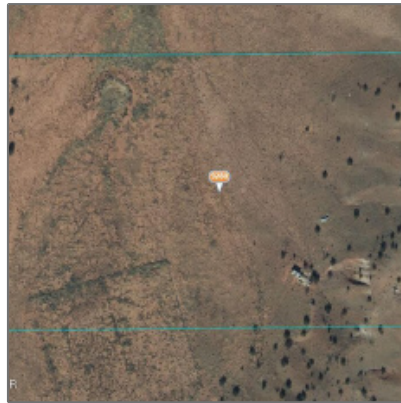

9280 Lost Trail, Snowflake, Arizona 85937

- 9280 Lost Trail, Snowflake, Arizona 85937

Facts and features

Price/acre: **\$1,883**

Days On Market: **722**

Facts and features

Price: **\$39,000**

Property Type: **Land**

Listing ID: **243022**

Lot Area: **20.71 Acre**

Property details

Timestamp: **09.03.2024
11:49:14**

Status: **Active**

Area: **Snowflake**

Lot Dimensions: **902128.00**

Zoning: **Gu County**

Taxes: **1914.00**

Neighborhood / Community

Neighborhood /
Subdivision: **Snowflake
Unsubdivided**

Country: **US**

State: **AZ**

City: **Snowflake**

Zipcode: **85937**

Tax Year:	2019
Waterfront:	No
Short Sale:	No
HOA:	No
HOA Frequency:	Quarter
Exterior Features: N/A - Other:	Mixed
Trees on property:	Yes
Power available:	Yes
Water available:	No