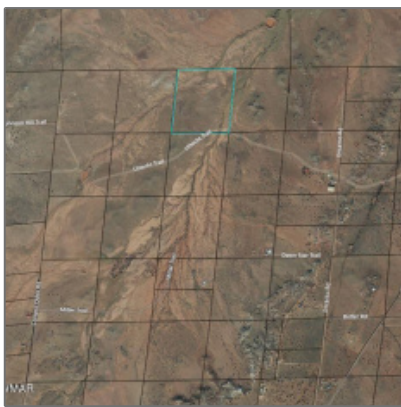

# 9137 Lost Trail, Snowflake, Arizona 85937

- 9137 Lost Trail, Snowflake, Arizona 85937

## Facts and features

Price:	<b>\$65,000</b>
Property Type:	<b>Land</b>
Listing ID:	<b>243025</b>
Lot Area:	<b>85.15 Acre</b>

## Property details

Timestamp:	<b>09.20.2024 13:17:02</b>
Status:	<b>Active</b>
Area:	<b>Snowflake</b>
Lot Dimensions:	<b>3709134.00</b>
Zoning:	<b>Gu County</b>
Taxes:	<b>929.77</b>

## Neighborhood / Community

Neighborhood / Subdivision:	<b>Snowflake Unsubdivided</b>
Country:	<b>US</b>
State:	<b>AZ</b>
City:	<b>Snowflake</b>
Zipcode:	<b>85937</b>

Tax Year:	<b>2019</b>
Waterfront:	<b>No</b>
Short Sale:	<b>No</b>
HOA:	<b>No</b>
HOA Frequency:	<b>Quarter</b>
Exterior Features: N/A - Other:	<b>Mixed</b>
Trees on property:	<b>Yes</b>
Power available:	<b>No</b>
Water available:	<b>No</b>