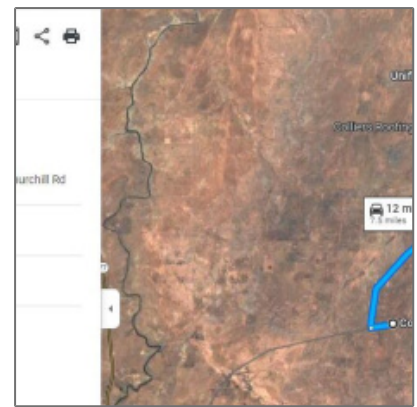

# 9137 Lost Trail, Snowflake, Arizona 85937

- 9137 Lost Trail, Snowflake, Arizona 85937

## Property details

Timestamp:	<b>09.20.2024 13:17:02</b>
Status:	<b>Active</b>
Area:	<b>Snowflake</b>
Lot Dimensions:	<b>3709134.00</b>
Zoning:	<b>Gu County</b>
Taxes:	<b>929.77</b>