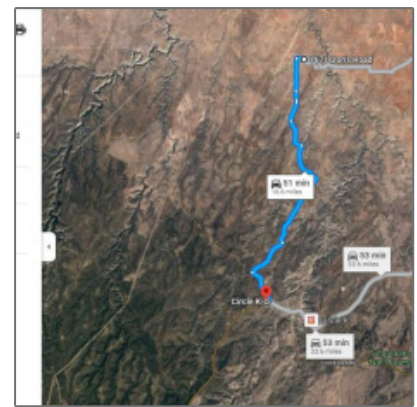

1671 Dons Road, Heber, Arizona 85928

- 1671 Dons Road, Heber, Arizona 85928

Facts and features

Price/acre:	\$2,641
Days On Market:	380

Facts and features

Price:	\$22,000
Property Type:	Land
Listing ID:	248082
Lot Area:	8.33 Acre

Property details

Timestamp:	10.03.2024 11:51:23
Status:	Active
Area:	Heber
Lot Dimensions:	362855.00
Zoning:	Gu County
Tax Year:	2019

Neighborhood / Community

Neighborhood / Subdivision:	Heber Unsubdivided
Country:	US
State:	AZ
City:	Heber
Zipcode:	85928