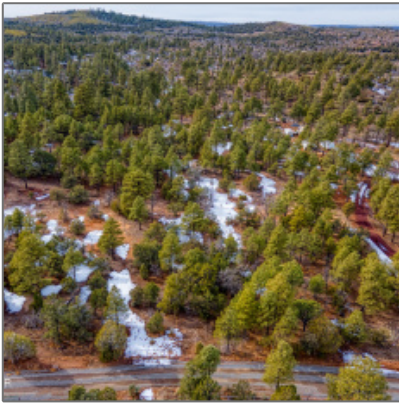

1058 Lucky Draw Lane, Show Low, Arizona 85901

- 1058 Lucky Draw Lane, Show Low, Arizona
85901

Facts and features

Price/acre: **\$79,970**

Days On Market: **240**

Facts and features

Price: **\$399,850**

Property Type: **Land**

Taxes: **689.84**

Neighborhood / Community

Neighborhood /
Subdivision: **Show Low
Unsubdivided**

Country: **US**

State: **AZ**

City: **Show Low**

Zipcode: **85901**

Tax Year:	2022
Waterfront:	No
Short Sale:	No
HOA:	No
HOA Frequency:	Quarter
Exterior Features: N/A - Other:	Heavily Treed, juniper/pinon, mixed, scrub, tall Pines
Trees on property:	Yes
Power available:	Yes
Water available:	No