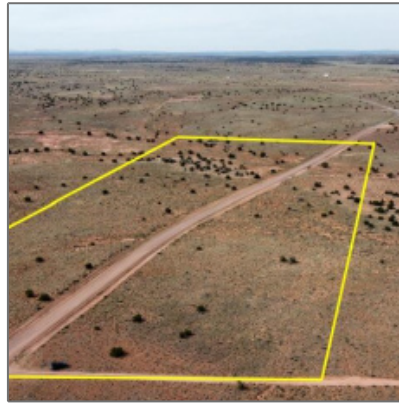

TBD Old Woodruff Road, Snowflake, Arizona 85937

- TBD Old Woodruff Road, Snowflake, Arizona
85937

Facts and features

Price/acre: **\$2,410**

Days On Market: **53**

Facts and features

Price: **\$47,000**

Property Type: **Land**

Listing ID: **250388**

Lot Area: **19.50 Acre**

Property details

Timestamp: **06.04.2024
16:37:47**

Status: **Active**

Area: **Snowflake**

Lot Dimensions: **Aprx.
133.05'x165.26'x13
2.99'x165.26**

Zoning: **Ru-20**

Neighborhood / Community

Neighborhood /
Subdivision: **Woodridge Ranch**

Country: **US**

State: **AZ**

City: **Snowflake**

Zipcode: **85937**

Tax Year:	2023
Waterfront:	No
Short Sale:	No
HOA:	No
HOA Frequency:	Quarter
Exterior Features: N/A - Other:	Juniper/pinon, meadow, mixed
Trees on property:	Yes
Power available:	No
Water available:	No