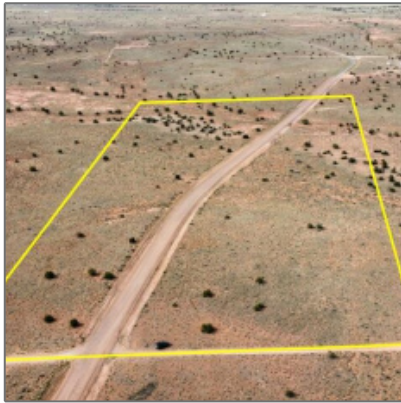

TBD Old Woodruff Road, Snowflake, Arizona 85937

- TBD Old Woodruff Road, Snowflake, Arizona
85937

Facts and features

Price/acre: **\$2,410**

Days On Market: **53**

Facts and features

Price: **\$47,000**

Property Type: **Land**

Listing ID: **250388**

Lot Area: **19.50 Acre**

Property details

Timestamp: **06.04.2024
16:37:47**

Status: **Active**

Area: **Snowflake**

Lot Dimensions: **Aprx.
133.05'x165.26'x13
2.99'x165.26**

Zoning: **Ru-20**

Neighborhood / Community

Neighborhood /
Subdivision: **Woodridge Ranch**

Country: **US**

State: **AZ**

City: **Snowflake**

Zipcode: **85937**

Tax Year:	2023
Waterfront:	No
Short Sale:	No
HOA:	No
HOA Frequency:	Quarter
Exterior Features: N/A - Other:	Juniper/pinon, meadow, mixed
Trees on property:	Yes
Power available:	No
Water available:	No