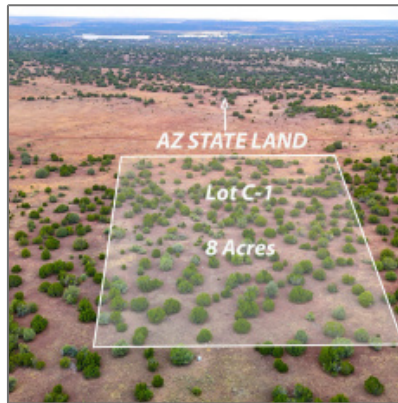

Lot C-4 Silver Lake 8.16 Acres, Show Low, Arizona 85901

- Lot C-1 Silver Lake 8.16 Acres, Show Low,
Arizona 85901

Facts and features

Price/acre:	\$7,194
Days On Market:	170

Facts and features

Price:	\$58,700
Property Type:	Land
Listing ID:	249777
Lot Area:	8.16 Acre