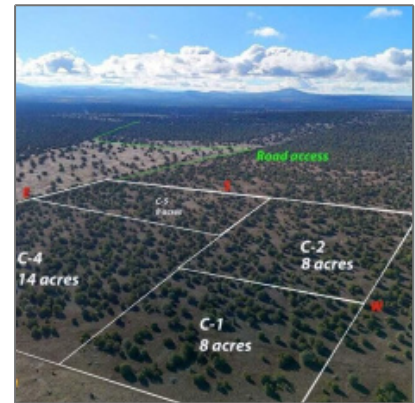

Lot C-4 Silver Lake 8.16 Acres, Show Low, Arizona 85901

- Lot C-1 Silver Lake 8.16 Acres, Show Low,
Arizona 85901

Facts and features

Price/acre:	\$7,194
Days On Market:	170

Facts and features

Price:	\$58,700
Property Type:	Land
Listing ID:	249777
Lot Area:	8.16 Acre