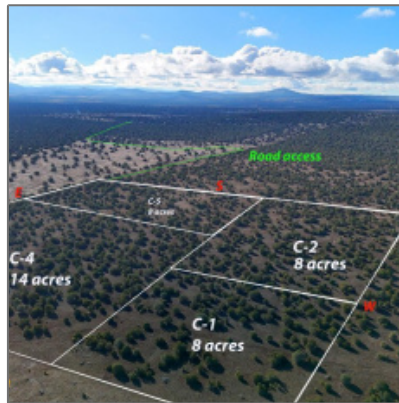

# Lot C-2 Silver Lake 8.16 Acres, Show Low, Arizona 85901

- Lot C-2 Silver Lake 8.16 Acres, Show Low, Arizona 85901

## Facts and features

Price:	<b>\$58,700</b>
Property Type:	<b>Land</b>
Listing ID:	<b>249778</b>
Lot Area:	<b>8.16 Acre</b>

## Property details

Timestamp:	<b>08.20.2024 02:24:01</b>
Status:	<b>Active</b>
Area:	<b>White Mountain Lakes</b>
Lot Dimensions:	<b>55.34x94.2x55.34x9 4.2</b>

## Neighborhood / Community

Neighborhood / Subdivision:	<b>Show Low Unsubdivided</b>
Country:	<b>US</b>
State:	<b>AZ</b>
City:	<b>Show Low</b>
Zipcode:	<b>85901</b>

Zoning:	<b>Gu County</b>
Taxes:	<b>7435.00</b>
Tax Year:	<b>2019</b>
Waterfront:	<b>No</b>
Short Sale:	<b>No</b>
HOA:	<b>No</b>
HOA Frequency:	<b>Quarter</b>
Exterior Features: N/A - Other:	<b>Heavily Treed,juniper/pinon</b>
Trees on property:	<b>Yes</b>
Power available:	<b>Yes</b>
Water available:	<b>No</b>