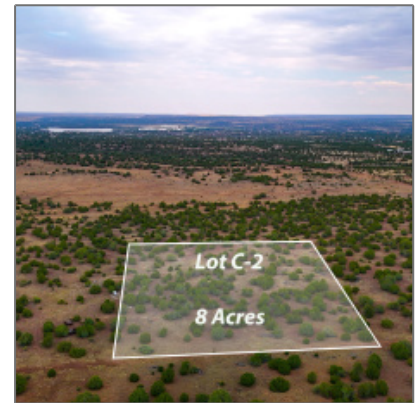

# Lot C-2 Silver Lake 8.16 Acres, Show Low, Arizona 85901

- Lot C-2 Silver Lake 8.16 Acres, Show Low, Arizona 85901

## Facts and features

Price:	<b>\$58,700</b>
Property Type:	<b>Land</b>
Listing ID:	<b>249778</b>
Lot Area:	<b>8.16 Acre</b>

## Property details

Timestamp:	<b>08.20.2024 02:24:01</b>
Status:	<b>Active</b>
Area:	<b>White Mountain Lakes</b>
Lot Dimensions:	<b>55.34x94.2x55.34x9 4.2</b>

## Neighborhood / Community

Neighborhood / Subdivision:	<b>Show Low Unsubdivided</b>
Country:	<b>US</b>
State:	<b>AZ</b>
City:	<b>Show Low</b>
Zipcode:	<b>85901</b>

Zoning:	<b>Gu County</b>
Taxes:	<b>7435.00</b>
Tax Year:	<b>2019</b>
Waterfront:	<b>No</b>
Short Sale:	<b>No</b>
HOA:	<b>No</b>
HOA Frequency:	<b>Quarter</b>
Exterior Features: N/A - Other:	<b>Heavily Treed,juniper/pinon</b>
Trees on property:	<b>Yes</b>
Power available:	<b>Yes</b>
Water available:	<b>No</b>