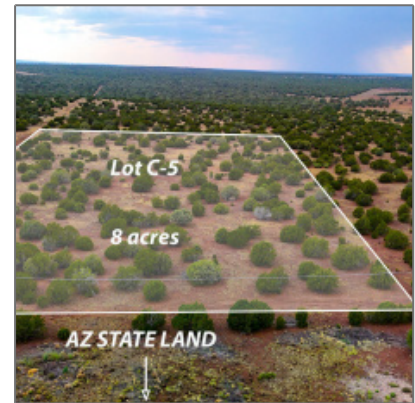

Lot C-5 Silver Lake 8.16 Acres, Show Low, Arizona 85901

- Lot C-5 Silver Lake 8.16 Acres, Show Low, Arizona 85901

Facts and features

Price/acre:	\$7,194
Days On Market:	170

Facts and features

Price:	\$58,700
Property Type:	Land
Listing ID:	249780
Lot Area:	8.16 Acre

Property details

Timestamp:	08.20.2024 14:32:10
Status:	Active
Area:	White Mountain Lakes
Lot Dimensions:	55.34x94.2x55.34x9 4.2

Neighborhood / Community

Neighborhood / Subdivision:	Show Low Unsubdivided
Country:	US
State:	AZ
City:	Show Low
Zipcode:	85901

Zoning:	R1-10
Taxes:	7435.00
Tax Year:	2019
Waterfront:	No
Short Sale:	No
HOA:	No
HOA Frequency:	Quarter
Exterior Features: N/A - Other:	Heavily Treed,juniper/pinon
Trees on property:	Yes
Power available:	Yes
Water available:	No