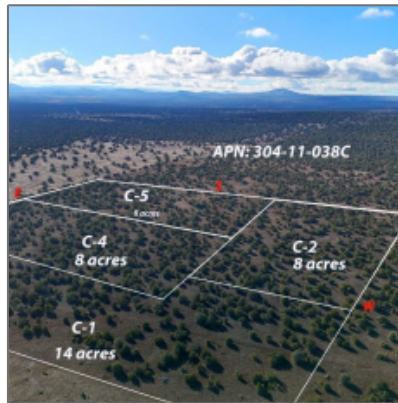

Lot C-5 Silver Lake 8.16 Acres, Show Low, Arizona 85901

- Lot C-5 Silver Lake 8.16 Acres, Show Low, Arizona 85901

Facts and features

Price/acre:	\$7,194
Days On Market:	170

Facts and features

Price:	\$58,700
Property Type:	Land
Listing ID:	249780
Lot Area:	8.16 Acre

Property details

Timestamp:	08.20.2024 14:32:10
Status:	Active
Area:	White Mountain Lakes
Lot Dimensions:	55.34x94.2x55.34x9 4.2

Neighborhood / Community

Neighborhood / Subdivision:	Show Low Unsubdivided
Country:	US
State:	AZ
City:	Show Low
Zipcode:	85901

Zoning:	R1-10
Taxes:	7435.00
Tax Year:	2019
Waterfront:	No
Short Sale:	No
HOA:	No
HOA Frequency:	Quarter
Exterior Features: N/A - Other:	Heavily Treed,juniper/pinon
Trees on property:	Yes
Power available:	Yes
Water available:	No