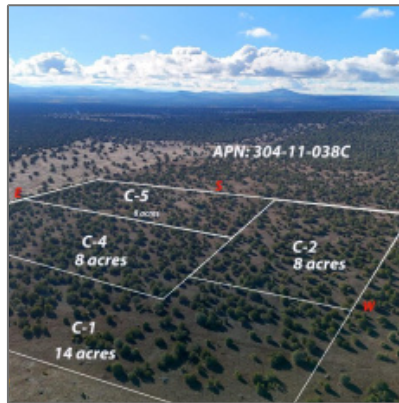

Lot C-5 Silver Lake 8.16 Acres, Show Low, Arizona 85901

- Lot C-5 Silver Lake 8.16 Acres, Show Low, Arizona 85901

Facts and features

Price/acre:	\$7,194
Days On Market:	170

Facts and features

Price:	\$58,700
Property Type:	Land
Listing ID:	249780
Lot Area:	8.16 Acre

Taxes:	239.78
Tax Year:	2019
Waterfront:	No
Short Sale:	No
HOA:	No
HOA Frequency:	Quarter
Exterior Features: N/A - Other:	Heavily Treed,juniper/pinon
Trees on property:	Yes
Power available:	Yes
Water available:	No