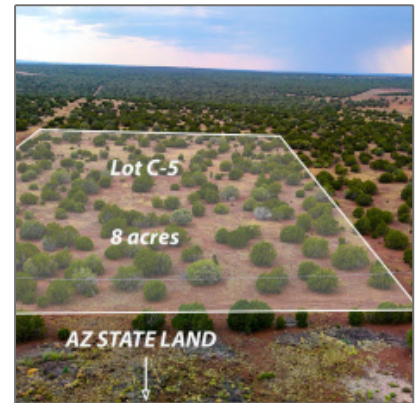

Lot C-5 Silver Lake 8.16 Acres, Show Low, Arizona 85901

- Lot C-5 Silver Lake 8.16 Acres, Show Low, Arizona 85901

Facts and features

Price/acre:	\$7,194
Days On Market:	170

Facts and features

Price:	\$58,700
Property Type:	Land
Listing ID:	249780
Lot Area:	8.16 Acre