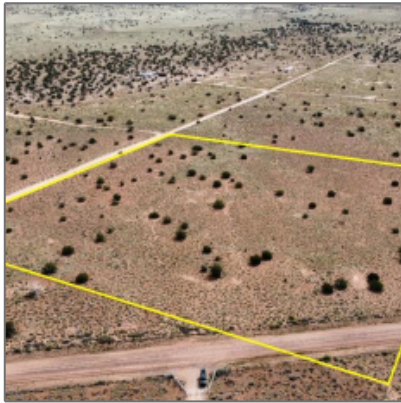

5347 Old Woodruff Road, Snowflake, Arizona 85937

- 5347 Old Woodruff Road, Snowflake, Arizona
85937

Facts and features

Price/acre: **\$14,000**

Days On Market: **85**

Facts and features

Price: **\$140,000**

Property Type: **Land**

Listing ID: **251416**

Lot Area: **10 Acre**

Property details

Timestamp: **08.29.2024
17:56:11**

Status: **Active**

Area: **Snowflake**

Lot Dimensions: **134.78x145.29x136.
31x179.8**

Zoning: **Ru-20**

Neighborhood / Community

Neighborhood /
Subdivision: **Silver Creek Acres**

Country: **US**

State: **AZ**

City: **Snowflake**

Zipcode: **85937**

Tax Year:	2023
Waterfront:	No
Short Sale:	No
HOA:	No
HOA Frequency:	Quarter
Exterior Features: N/A - Other:	Juniper/pinon, meadow, mixed, scrub
Trees on property:	Yes
Power available:	No
Water available:	Yes