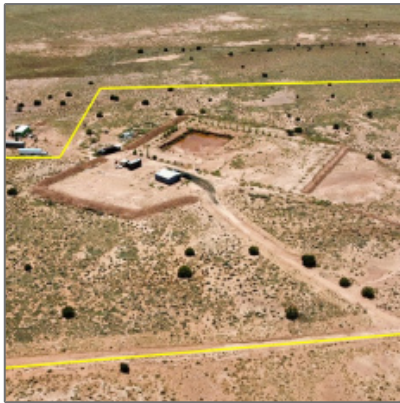

# 5021 Rae Trail, Snowflake, Arizona 85937

- 5021 Rae Trail, Snowflake, Arizona 85937

## Facts and features

Price: **\$180,000**

Property Type: **Land**

Listing ID: **251849**

Lot Area: **20 Acre**

## Property details

Timestamp: **06.29.2024  
18:32:03**

Status: **Active**

Area: **Snowflake**

Lot Dimensions: **871200.00**

Zoning: **Ru-20**

Taxes: **191.20**

## Neighborhood / Community

Neighborhood /  
Subdivision: **Woodridge Ranch**

Country: **US**

State: **AZ**

City: **Snowflake**

Zipcode: **85937**

Tax Year: **2023**

Waterfront: **No**