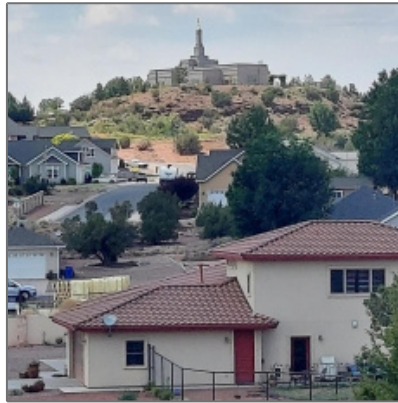

1479 Tumbleweed Trail, Snowflake, Arizona 85937

- 1749 Tumbleweed Trail, Snowflake, Arizona
85937

Facts and features

Price/acre: **\$202,273**

Days On Market: **24**

Facts and features

Price: **\$89,000**

Property Type: **Land**

Listing ID: **251870**

Lot Area: **0.44 Acre**

Property details

Timestamp: **07.25.2024
17:17:48**

Status: **Active**

Area: **Snowflake**

Direction: **W**

Lot Dimensions: **64.9x95.1x70.05x95
.08**