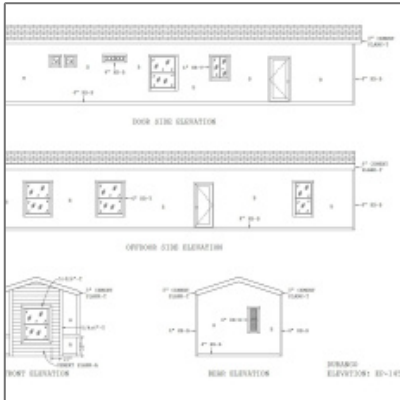

8403 Snowflake Circle, Show Low, Arizona 85901

746 Sqft - 8403 Snowflake Circle, Show Low,
Arizona 85901

Facts and features

Price/sqft:	\$253
Days On Market:	1

Facts and features

Price:	\$189,000
Bedrooms:	2
Bathrooms:	2
Square Footage:	746 Sqft
Property Type:	Residential
Year Built:	2024
Listing ID:	252094
Lot Area:	0.16 Acre

Type:	
Status:	Active
Assessments:	0.00
Area:	Show Low
Lot Dimensions:	76.82x79.97x76.82x 80.13
Zoning:	Gu County
Tax Year:	2019
Foreclosure:	No
Short Sale:	No
HOA:	No
HOA Frequency:	Quarter
Exterior Features:	Porch/deck
Garage/Carport:	No