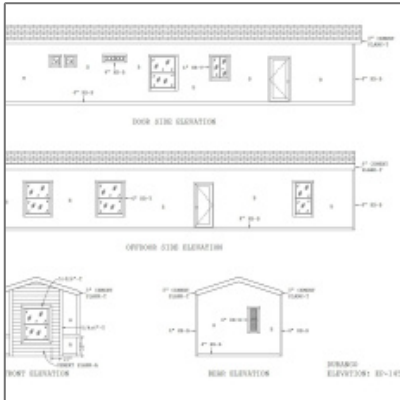

8403 Snowflake Circle, Show Low, Arizona 85901

746 Sqft - 8403 Snowflake Circle, Show Low,
Arizona 85901

Facts and features

Price/sqft:	\$253
Days On Market:	1

Facts and features

Price:	\$189,000
Bedrooms:	2
Bathrooms:	2
Square Footage:	746 Sqft
Property Type:	Residential
Year Built:	2024
Listing ID:	252094
Lot Area:	0.16 Acre

Type:	
Status:	Active
Assessments:	0.00
Area:	Show Low
Lot Dimensions:	76.82x79.97x76.82x 80.13
Zoning:	Gu County
Taxes:	1839.00
Tax Year:	2019
Foreclosure:	No
Short Sale:	No
HOA:	No
HOA Frequency:	Quarter
Exterior Features:	Covered Patio,storage/utility Shed
Garage/Carport:	No