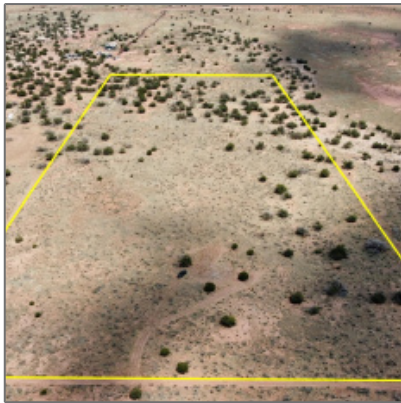

5137 Pima Road, Snowflake, Arizona 85937

- 5137 Pima Road, Snowflake, Arizona 85937

Facts and features

Price/acre: **\$3,133**

Days On Market: **1**

Facts and features

Price: **\$63,000**

Property Type: **Land**

Listing ID: **252226**

Lot Area: **20.11 Acre**

Property details

Timestamp: **07.25.2024
12:15:56**

Status: **Active**

Area: **Snowflake**

Zoning: **Ru-20**

Tax Year: **2023**