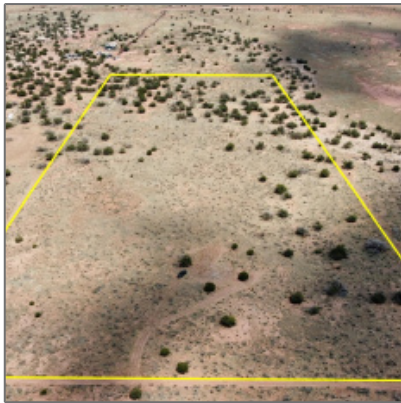

5137 Pima Road, Snowflake, Arizona 85937

- 5137 Pima Road, Snowflake, Arizona 85937

Facts and features

Price/acre: **\$2,735**

Days On Market: **95**

Facts and features

Price: **\$55,000**

Property Type: **Land**

Listing ID: **252226**

Lot Area: **20.11 Acre**

Property details

Timestamp: **10.26.2024
12:14:39**

Status: **Active**

Area: **Snowflake**

Lot Dimensions: **875992.00**

Zoning: **Ru-20**

Tax Year: **2023**

Neighborhood / Community

Neighborhood /
Subdivision: **Snowflake
Unsubdivided**

Country: **US**

State: **AZ**

City: **Snowflake**

Zipcode: **85937**

Waterfront:	No
Short Sale:	No
HOA:	No
HOA Frequency:	Quarter
Exterior Features: N/A - Other:	Juniper/pinon, meadow, mixed, scrub
Trees on property:	Yes
Power available:	Yes
Water available:	No