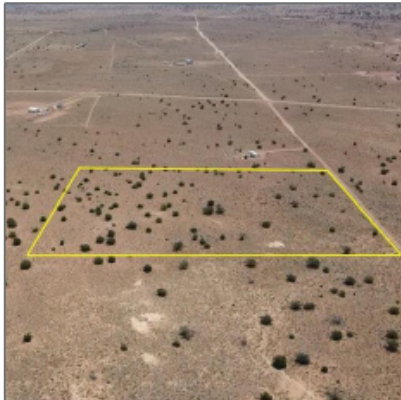

7660 Silver Creek Trail, Snowflake, Arizona 85937

- 7660 Silver Creek Trail, Snowflake, Arizona
85937

Facts and features

Price/acre: **\$16,523**

Days On Market: **35**

Facts and features

Price: **\$115,000**

Property Type: **Land**

Listing ID: **252238**

Lot Area: **6.96 Acre**

Property details

Timestamp: **08.29.2024
17:47:13**

Status: **Active**

Area: **Snowflake**

Zoning: **Ru-20**

Tax Year: **2023**

Waterfront: **No**

Neighborhood / Community

Neighborhood /
Subdivision: **Silver Creek Acres**

Country: **US**

State: **AZ**

City: **Snowflake**

Zipcode: **85937**