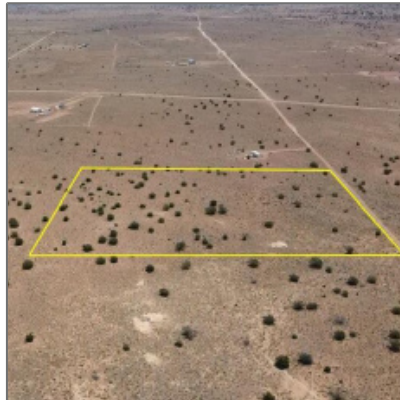

7660 Silver Creek Trail, Snowflake, Arizona 85937

- 7660 Silver Creek Trail, Snowflake, Arizona
85937

Facts and features

Price/acre: **\$16,523**

Days On Market: **119**

Facts and features

Price: **\$115,000**

Property Type: **Land**

Listing ID: **252238**

Lot Area: **6.96 Acre**

Property details

Timestamp: **11.20.2024
13:50:07**

Status: **Active**

Area: **Snowflake**

Lot Dimensions: **303178.00**

Zoning: **Ru-20**

Tax Year: **2023**

Neighborhood / Community

Neighborhood /
Subdivision: **Silver Creek Acres**

Country: **US**

State: **AZ**

City: **Snowflake**

Zipcode: **85937**

Waterfront:	No
Short Sale:	No
HOA:	No
HOA Frequency:	Quarter
Exterior Features: N/A - Other:	Juniper/pinon, meadow, mixed, scrub
Trees on property:	Yes
Power available:	No
Water available:	Yes

Other

Horses:	Yes
Maintained road:	Yes