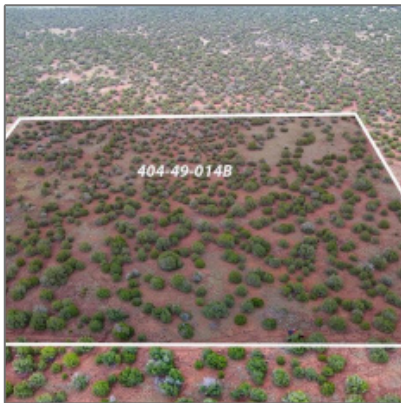

TBD Rebel Yell 10 Acres, White Mountain Lake, Arizona 85912

- TBD Rebel Yell 10 Acres, White Mountain Lake,
Arizona 85912

Facts and features

Price/acre:	\$2,500
Days On Market:	7

Facts and features

Price:	\$25,000
Property Type:	Land
Listing ID:	252342
Lot Area:	10 Acre

Property details

Timestamp:	08.07.2024 14:47:55
Status:	Active
Area:	White Mountain Lakes
Lot Dimensions:	134.78x145.29x136. 31x179.8

Neighborhood / Community

Neighborhood / Subdivision:	White Mountain Lakes
Country:	US
State:	AZ
City:	White Mountain Lake