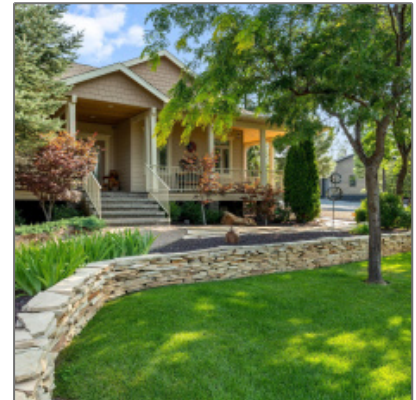

521 Aspen Trail, Show Low, Arizona 85901

2,907 Sqft - 521 Aspen Trail, Show Low, Arizona
85901

Facts and features

Price/sqft: **\$337**

Days On Market: **22**

Facts and features

Price: **\$979,000**

Bedrooms: **3**