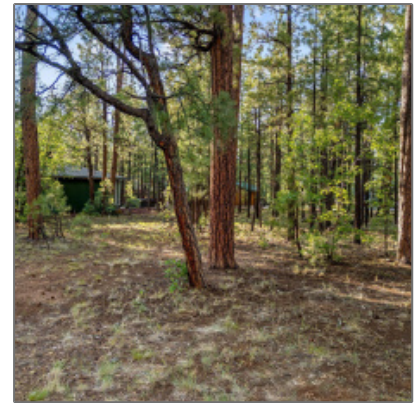

Facts and features

Price/acre: **$563,158**

Days On Market: **3**

Facts and features

Price: **$214,000**

Property Type: **Land**

Listing ID: **252306**

Lot Area: **0.38 Acre**

Property details

Timestamp: **07.31.2024
19:10:57**

Status: **Active**

Area: **Pinetop Lakes
Country Club**

Lot Dimensions: **17860.00**

Zoning: **R1-10**

Taxes: **2076.62**

Neighborhood / Community

Neighborhood /
Subdivision: **Pinetop Lakes
Country Club**

Country: **US**

State: **AZ**

City: **Pinetop**

Zipcode: **85935**