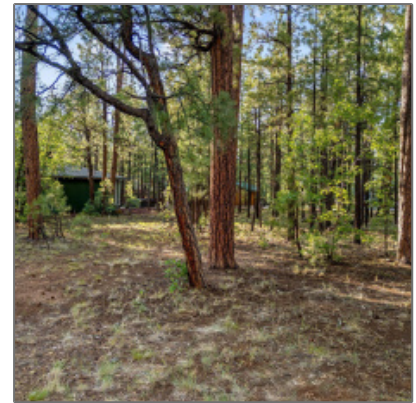

Facts and features

Price/acre: **$563,158**

Days On Market: **3**

Facts and features

Price: **$214,000**

Property Type: **Land**

Listing ID: **252306**

Lot Area: **0.38 Acre**

Property details

Timestamp: **07.31.2024
19:10:57**

Status: **Active**

Area: **Pinetop Lakes
Country Club**

Lot Dimensions: **17860.00**

Zoning: **R1-10**

Tax Year: **2023**

Neighborhood / Community

Neighborhood /
Subdivision: **Pinetop Lakes
Country Club**

Country: **US**

State: **AZ**

City: **Pinetop**

Zipcode: **85935**