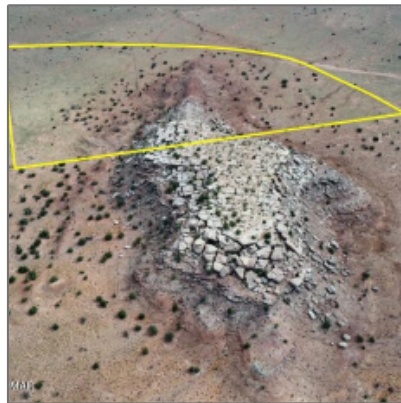

2345 Ridgeview Ranch Drive, Snowflake, Arizona 85937

- 2345 Ridgeview Ranch Drive, Snowflake, Arizona
85937

Facts and features

Price/acre:	\$4,660
Days On Market:	0

Facts and features

Price:	\$195,000
Property Type:	Land
Listing ID:	252488
Lot Area:	41.85 Acre

Property details

Timestamp:	08.09.2024 17:28:52
Status:	Active
Area:	Snowflake
Direction:	W
Zoning:	Municipal

Neighborhood / Community

Neighborhood / Subdivision:	Snowflake Ranches
Country:	US
State:	AZ
City:	Snowflake
Zipcode:	85937