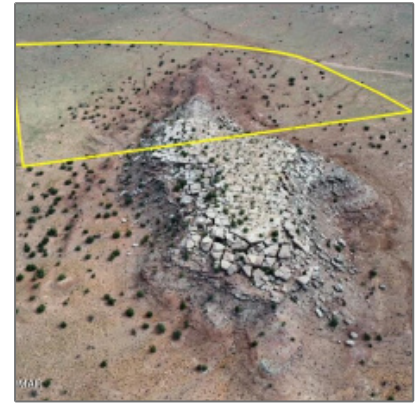

2345 Ridgeview Ranch Drive, Snowflake, Arizona 85937

- 2345 Ridgeview Ranch Drive, Snowflake, Arizona
85937

Facts and features

Price/acre: **\$4,516**

Days On Market: **66**

Facts and features

Price: **\$189,000**

Property Type: **Land**

Listing ID: **252488**

Lot Area: **41.85 Acre**

Property details

Timestamp: **10.14.2024
15:21:21**

Status: **Active**

Area: **Snowflake**

Direction: **W**

Lot Dimensions: **1822986.00**

Neighborhood / Community

Neighborhood /
Subdivision: **Snowflake Ranches**

Country: **US**

State: **AZ**

City: **Snowflake**

Zipcode: **85937**

Zoning:	Municipal
Tax Year:	2023
Waterfront:	No
Short Sale:	No
HOA:	No
HOA Frequency:	Quarter
Exterior Features: N/A - Other:	Juniper/pinon, meadow, mixed, scrub
Trees on property:	Yes
Power available:	No
Water available:	Yes