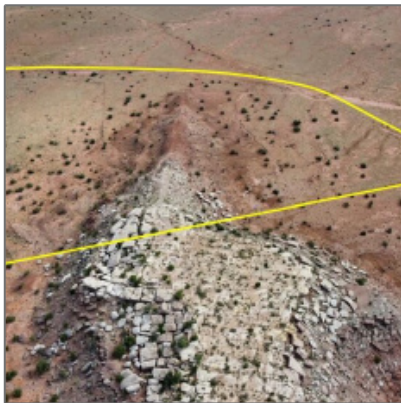

2345 Ridgeview Ranch Drive, Snowflake, Arizona 85937

- 2345 Ridgeview Ranch Drive, Snowflake, Arizona
85937

Facts and features

Price/acre:	\$4,660
Days On Market:	0

Facts and features

Price:	\$195,000
Property Type:	Land
Listing ID:	252488
Lot Area:	41.85 Acre

Property details

Timestamp:	08.09.2024 17:28:52
Status:	Active
Area:	Snowflake
Direction:	W
Zoning:	Municipal

Neighborhood / Community

Neighborhood / Subdivision:	Snowflake Ranches
Country:	US
State:	AZ
City:	Snowflake
Zipcode:	85937