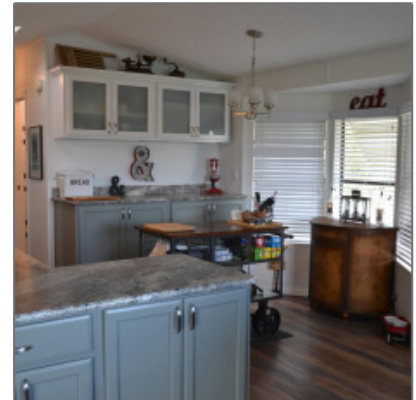

Facts and features

Price/sqft: **$251**

Days On Market: **1**

Facts and features

Price: **$195,000**

Bedrooms: **1**

Bathrooms: **1**

Square Footage: **777 Sqft**

Property Type: **Residential**

Year Built: **1989**

Listing ID: **252535**

Lot Area: **0.06 Acre**

Interior details

✓ Kitchen: **Electric Range, Microwave, Refrigerator**

Property details

Timestamp: **08.13.2024
13:08:45**

Property Sub- **Park Model/rv**