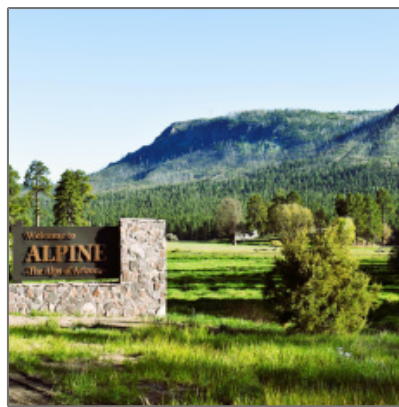

Facts and features

Price/acre: **$35,417**

Days On Market: **10**

Facts and features

Price: **$85,000**

Property Type: **Land**

Listing ID: **252422**

Lot Area: **2.40 Acre**

Property details

Timestamp: **08.16.2024
12:29:18**

Status: **Active**

Area: **Alpine**

Direction: **N**

Lot Dimensions: **48,351.6**

Zoning: **Gu County**

Neighborhood / Community

Neighborhood /
Subdivision: **00 Needs
Subdivision 00**

Country: **US**

State: **AZ**

City: **Alpine**

Zipcode: **85920**