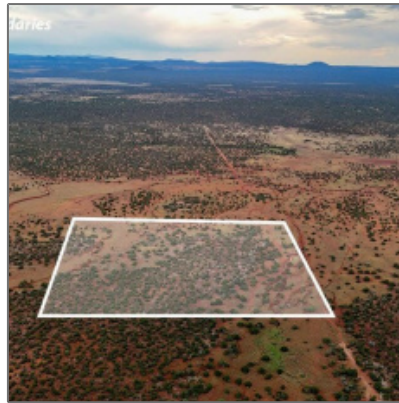

9780 Texas Lane, Show Low, Arizona 85901

- 9780 Texas Lane, Show Low, Arizona 85901

Facts and features

Price/acre:	\$1,053
Days On Market:	89

Facts and features

Price:	\$42,000
Property Type:	Land
Listing ID:	252699
Lot Area:	39.89 Acre

Property details

Timestamp:	11.19.2024 12:07:33
Status:	Active
Area:	White Mountain Lakes
Lot Dimensions:	1737608.00
Zoning:	Ru-20
Tax Year:	2023

Neighborhood / Community

Neighborhood / Subdivision:	White Mountain Lakes Ranches
Country:	US
State:	AZ
City:	Show Low
Zipcode:	85901

Waterfront:	No
Short Sale:	No
HOA:	No
HOA Frequency:	Quarter
Exterior Features: N/A - Other:	Heavily Treed, juniper/pinon, meadow, mixed, scrub
Trees on property:	Yes
Power available:	No
Water available:	No