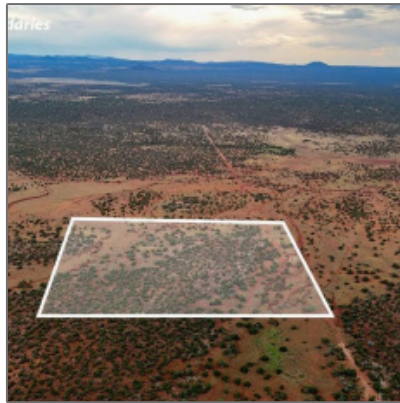

9780 Texas Lane, Show Low, Arizona 85901

- 9780 Texas Lane, Show Low, Arizona 85901

Facts and features

Price/acre:	\$1,153
Days On Market:	21

Facts and features

Price:	\$45,999
Property Type:	Land
Listing ID:	252699
Lot Area:	39.89 Acre

Property details

Timestamp:	09.12.2024 10:44:04
Status:	Active
Area:	White Mountain Lakes
Lot Dimensions:	1737608.00
Zoning:	Ru-20
Tax Year:	2023

Neighborhood / Community

Neighborhood / Subdivision:	White Mountain Lakes Ranches
Country:	US
State:	AZ
City:	Show Low
Zipcode:	85901

Waterfront:	No
Short Sale:	No
HOA:	No
HOA Frequency:	Quarter
Exterior Features: N/A - Other:	Heavily Treed, juniper/pinon, meadow, mixed, scrub
Trees on property:	Yes
Power available:	No
Water available:	No