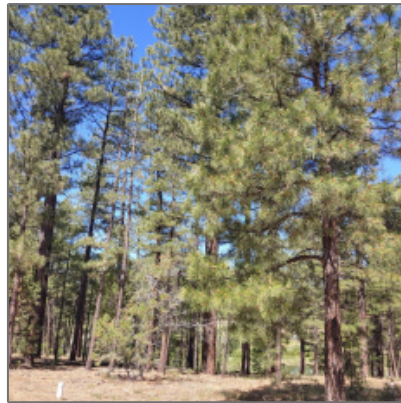

490 Rockcress Lane, Show Low, Arizona 85901

- 490 Rockcress Lane, Show Low, Arizona 85901

Facts and features

Price/acre: **\$611,111**

Days On Market: **0**

Facts and features

Price: **\$165,000**

Property Type: **Land**

Listing ID: **252687**

Lot Area: **0.27 Acre**

Property details

Timestamp: **08.22.2024 10:28:43**

Status: **Active**

Area: **Show Low - Torreon**

Direction: **S**

Lot Dimensions: **94.79x101.93+112.34x96.35x124.05+86.70**

Neighborhood / Community

Neighborhood / Subdivision: **Tollgate at Torreon**

Country: **US**

State: **AZ**

City: **Show Low**

Zipcode: **85901**

Zoning:	Gu County
Taxes:	239.78
Tax Year:	2019
Waterfront:	Yes
Short Sale:	No
HOA:	Yes
HOA Dues:	850.00
HOA Frequency:	Quarterly
Exterior Features: N/A - Other:	Heavily Treed,tall Pines
Trees on property:	Yes
Power available:	Yes
Water available:	Yes