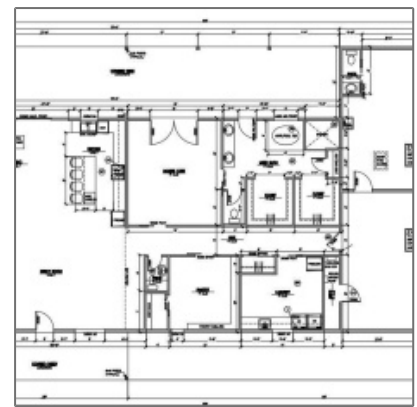

Facts and features

Price/acre: **$9,940**

Days On Market: **0**

Facts and features

Price: **$200,000**

Property Type: **Land**

Listing ID: **252692**

Lot Area: **20.12 Acre**

Property details

Timestamp: **08.22.2024 13:52:53**

Status: **Active**

Area: **Shumway**

Zoning: **Gu County**

Taxes: **239.78**

Tax Year: **2019**

Neighborhood / Community

Neighborhood / Subdivision: **00 Needs Subdivision 00**

Country: **US**

State: **AZ**

City: **Show Low**

Zipcode: **85901**