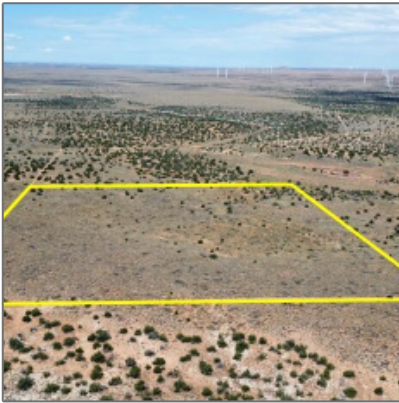

Lot 7 Snowflake Ranches, Snowflake, Arizona 85937

- Lot 7 Snowflake Ranches, Snowflake, Arizona
85937

Facts and features

Price/acre: **\$1,725**

Days On Market: **2**

Facts and features

Price: **\$69,000**

Property Type: **Land**

Listing ID: **252732**

Lot Area: **40 Acre**

Property details

Timestamp: **08.26.2024
11:28:18**

Status: **Active**

Area: **Snowflake**

Zoning: **Ru-20**

Tax Year: **2023**

Waterfront: **No**

Neighborhood / Community

Neighborhood /
Subdivision: **Snowflake Ranches**

Country: **US**

State: **AZ**

City: **Snowflake**

Zipcode: **85937**

Short Sale: **No**