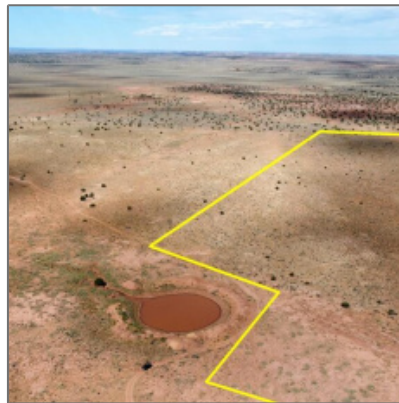

Lot 51 Ridgeview Ranch Drive, Snowflake, Arizona 85937

- Lot 51 Ridgeview Ranch Drive, Snowflake,
Arizona 85937

Facts and features

Price/acre: **\$1,744**

Days On Market: **1**

Facts and features

Price: **\$69,000**

Property Type: **Land**

Listing ID: **252735**

Lot Area: **39.56 Acre**

Property details

Timestamp: **08.24.2024
17:55:30**

Status: **Active**

Area: **Snowflake**

Zoning: **Municipal**

Tax Year: **2023**

Neighborhood / Community

Neighborhood /
Subdivision: **Snowflake Ranches**

Country: **US**

State: **AZ**

City: **Snowflake**

Zipcode: **85937**

Waterfront:	No
Short Sale:	No
HOA:	No
HOA Frequency:	Quarter
Exterior Features: N/A - Other:	Juniper/pinon, meadow, mixed, scrub
Trees on property:	Yes
Power available:	No
Water available:	No