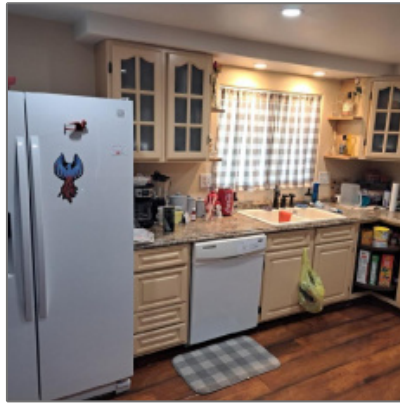

Facts and features

Price/sqft: **$176**

Days On Market: **18**

Facts and features

Price: **$150,000**

Bedrooms: **2**

Bathrooms: **1**

Square Footage: **854 Sqft**

Property Type: **Residential**

Year Built: **1973**

Listing ID: **90982**

Lot Area: **0.14 Acre**

Interior details

✓ Kitchen: **Electric Range, Refrigerator, Dishwasher, Eat-in, Built**

Property details

Timestamp: **09.13.2024 14:55:31**

Property Sub- **Mobile Home (pre**