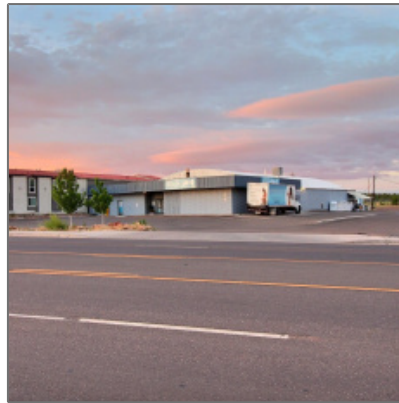

# 1901 Deuce Of Clubs, Show Low, Arizona 85901

- 1901 Deuce Of Clubs, Show Low, Arizona 85901