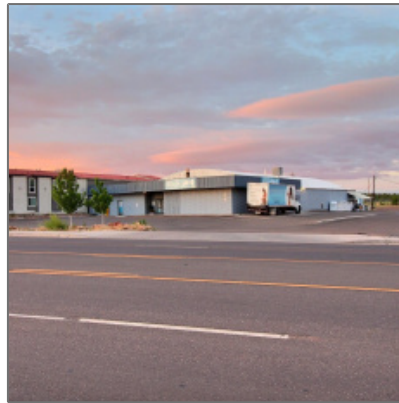

1901 Deuce Of Clubs, Show Low, Arizona 85901

- 1901 Deuce Of Clubs, Show Low, Arizona 85901

Facts and features

Days On Market: **57**

Facts and features

Price: **\$750,000**

Property Type: **Commercial**

Listing ID: **252000**