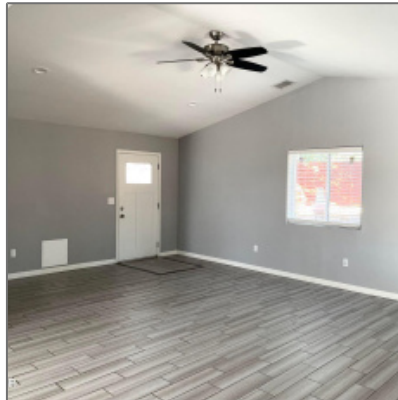

780 Fairway Drive, Show Low, Arizona 85901

1,958 Sqft - 780 Fairway Drive, Show Low, Arizona 85901

Facts and features

Price/sqft:	\$1
Days On Market:	34

Facts and features

Price:	\$2,400
Square Footage:	1,958 Sqft
Property Type:	Rentals
Year Built:	2017
Listing ID:	252426
Lot Area:	0.25 Acre