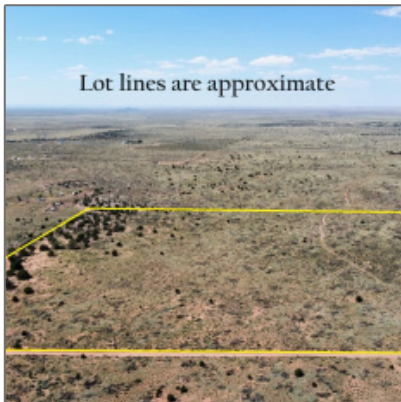

8376 Juniper Berry Trl, Snowflake, Arizona 85937

- 8376 Juniper Berry Trl, Snowflake, Arizona
85937

Facts and features

Price/acre: **\$1,249**

Days On Market: **72**

Facts and features

Price: **\$50,000**

Property Type: **Land**

Listing ID: **251997**

Lot Area: **40.02 Acre**

Property details

Timestamp: **09.20.2024
16:51:17**

Status: **Active**

Area: **Snowflake**

Lot Dimensions: **1743271.00**

Zoning: **Ru-20**

Taxes: **167.80**

Neighborhood / Community

Neighborhood /
Subdivision: **Ranch of the White
Mountains**

Country: **US**

State: **AZ**

City: **Snowflake**

Zipcode: **85937**

Tax Year:	2023
Waterfront:	No
Short Sale:	No
HOA:	No
HOA Frequency:	Quarter
Exterior Features: N/A - Other:	Juniper/pinon, mixed, scrub
Trees on property:	Yes
Power available:	No
Water available:	No