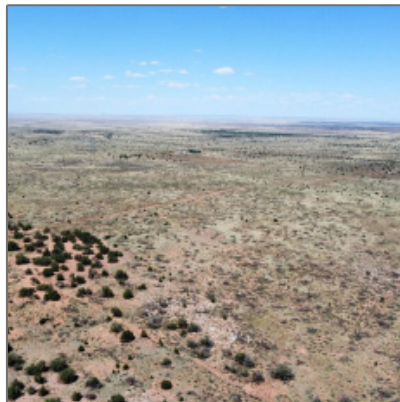

Facts and features

Price/acre: **$1,249**

Days On Market: **72**

Facts and features

Price: **$50,000**

Property Type: **Land**

Listing ID: **251997**

Lot Area: **40.02 Acre**

Property details

Timestamp: **09.20.2024
16:51:17**

Status: **Active**

Area: **Snowflake**

Lot Dimensions: **1743271.00**

Zoning: **Ru-20**

Taxes: **167.80**

Neighborhood / Community

Neighborhood /
Subdivision: **Ranch of the White
Mountains**

Country: **US**

State: **AZ**

City: **Snowflake**

Zipcode: **85937**