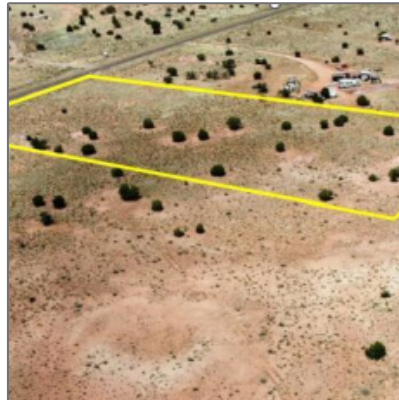

8079 Concho Highway, Snowflake, Arizona 85937

- 8079 Concho Highway, Snowflake, Arizona
85937

Facts and features

Price/acre: **\$10,000**

Days On Market: **120**

Facts and features

Price: **\$50,000**

Property Type: **Land**

Listing ID: **251234**

Lot Area: **5 Acre**

Property details

Timestamp: **09.21.2024
17:25:54**

Status: **Active**

Area: **Snowflake**

Lot Dimensions: **217800.00**

Zoning: **Ru-5**

Taxes: **43.64**

Neighborhood / Community

Neighborhood /
Subdivision: **Snowflake East**

Country: **US**

State: **AZ**

City: **Snowflake**

Zipcode: **85937**

Tax Year: **2023**