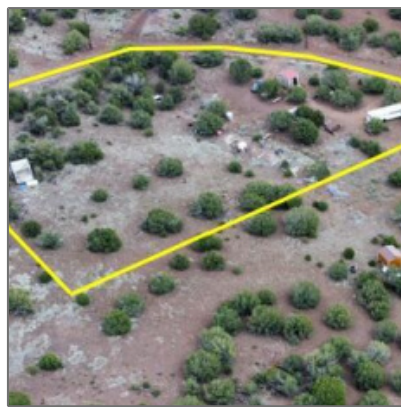

Lot 460 & 461 CR8301, Concho, Arizona 85924

- Lot 460 & 461 CR8301, Concho, Arizona 85924

Facts and features

Price/acre: **\$18,533**

Days On Market: **1**

Facts and features

Price: **\$48,000**

Property Type: **Land**

Listing ID: **253116**

Lot Area: **2.59 Acre**

Property details

Timestamp: **09.23.2024
11:31:48**

Status: **Active**

Area: **Concho**

Lot Dimensions: **112820.00**

Zoning: **General**

Tax Year: **2024**

Neighborhood / Community

Neighborhood /
Subdivision: **Sierra Pines**

Country: **US**

State: **AZ**

City: **Concho**

Zipcode: **85924**

Waterfront:	No
Short Sale:	No
HOA:	No
HOA Frequency:	Quarter
Exterior Features: N/A - Other:	Juniper/pinon, meadow, mixed, scrub
Trees on property:	Yes
Power available:	No
Water available:	Yes