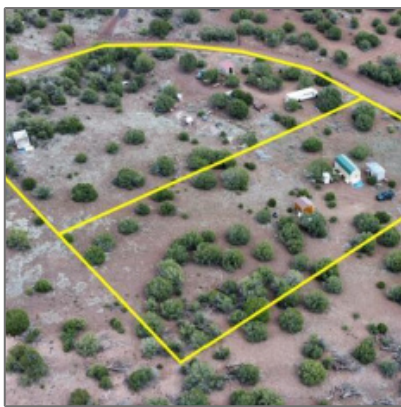

Lot 460 & 461 CR8301, Concho, Arizona 85924

- Lot 460 & 461 CR8301, Concho, Arizona 85924

Facts and features

Price/acre: **\$18,533**

Days On Market: **1**

Facts and features

Price: **\$48,000**

Property Type: **Land**

Listing ID: **253116**

Lot Area: **2.59 Acre**

Property details

Timestamp: **09.23.2024
11:31:48**

Status: **Active**

Area: **Concho**

Lot Dimensions: **112820.00**

Zoning: **General**

Tax Year: **2024**

Neighborhood / Community

Neighborhood /
Subdivision: **Sierra Pines**

Country: **US**

State: **AZ**

City: **Concho**

Zipcode: **85924**

Waterfront:	No
Short Sale:	No
HOA:	No
HOA Frequency:	Quarter
Exterior Features: N/A - Other:	Juniper/pinon, meadow, mixed, scrub
Trees on property:	Yes
Power available:	No
Water available:	Yes