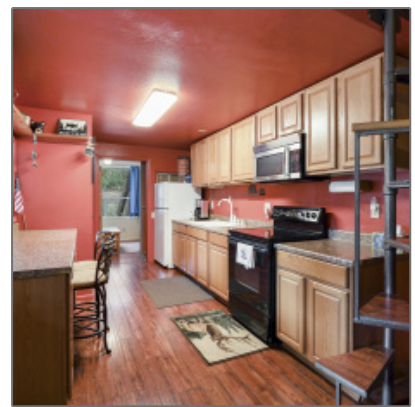

3755 Apache Trail, Pine, Arizona 85544

904 Sqft - 3755 Apache Trail, Pine, Arizona 85544

Facts and features

Price/sqft: **\$365**

Facts and features

Price: **\$330,000**

Bedrooms: **2**

Square Footage: **904 Sqft**