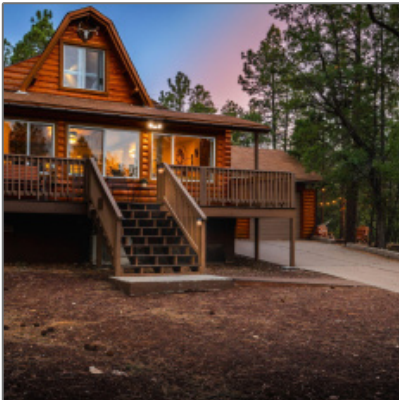

2475 Jicarilla Drive, Show Low, Arizona 85901

1,388 Sqft - 2475 Jicarilla Drive, Show Low,
Arizona 85901

Facts and features

Price/sqft: **\$316**

Days On Market: **1**

Facts and features

Price: **\$439,000**

Exterior Features: **Cul-de-sac Lot, deck, grill, gutters/down Spouts, in The Trees, patio, smart Camera(s)/recording, tall Pines On Lot**

Garage/Carport: **Yes**

Construction [details](#)

Construction: **Wood Frame**