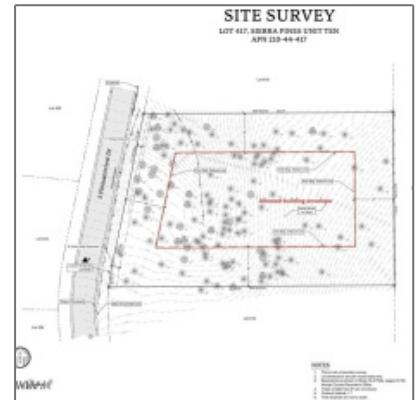

2075 Pleasant View Drive, Show Low, Arizona 85901

- 2075 Pleasant View Drive, Show Low, Arizona
85901

Facts and features

Price/acre: **\$96,330**

Days On Market: **1**

Facts and features

Price: **\$105,000**

Property Type: **Land**

Listing ID: **253219**

Lot Area: **1.09 Acre**

Property details

Timestamp: **10.01.2024
15:47:01**

Status: **Active**

Area: **Show Low**

Direction: **S**

Lot Dimensions: **47480.00**

Zoning: **Residential**

Neighborhood / Community

Neighborhood /
Subdivision: **Sierra Pines**

Country: **US**

State: **AZ**

City: **Show Low**

Zipcode: **85901**