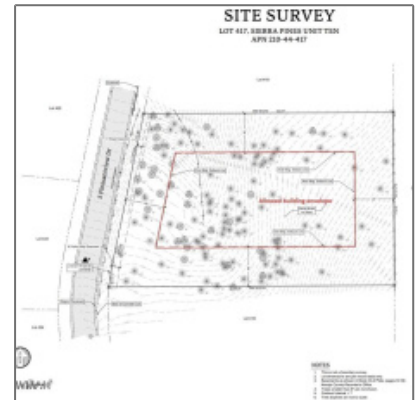

## 2075 Pleasant View Drive, Show Low, Arizona 85901

- 2075 Pleasant View Drive, Show Low, Arizona  
85901

### Facts and features

Price: **\$105,000**

Property Type: **Land**

Listing ID: **253219**

Lot Area: **1.09 Acre**

### Property details

Timestamp: **10.01.2024  
15:47:01**

Status: **Active**

Area: **Show Low**

Direction: **S**

Lot Dimensions: **47480.00**

Zoning: **Residential**