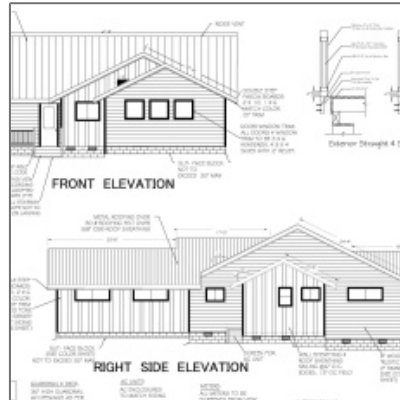

2500 Whispering, Show Low, Arizona 85901

1,489 Sqft - 2500 Whispering, Show Low, Arizona
85901

Facts and features

Price/sqft: **\$359**

Days On Market: **1**

Facts and features

Price: **\$535,000**

Bedrooms: **2**

Bathrooms: **2**

Square Footage: **1,489 Sqft**

Property Type: **Residential**

Year Built: **2025**

Listing ID: **253322**

Lot Area: **0.40 Acre**

Interior details

✓ Kitchen: **Built-in Dishwasher, Microwave, Pantry, Refrigerator, Gas Range**