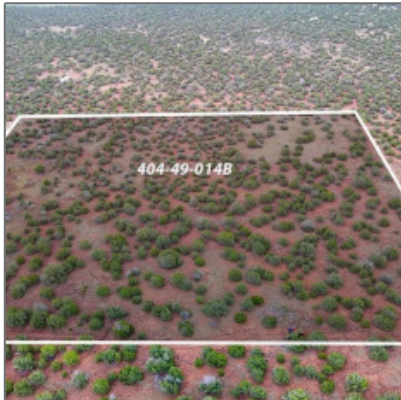

TBD Rebel Yell 10 Acres, Show Low, Arizona 85901

- TBD Rebel Yell 10 Acres, Show Low, Arizona
85901

Facts and features

Price/acre: **\$2,500**

Days On Market: **74**

Facts and features

Price: **\$25,000**

Property Type: **Land**

Listing ID: **252342**

Lot Area: **10 Acre**

Property details

Timestamp: **10.13.2024
17:12:59**

Status: **Active**

Area: **White Mountain
Lakes**

Lot Dimensions: **435600.00**

Zoning: **Ru-20**