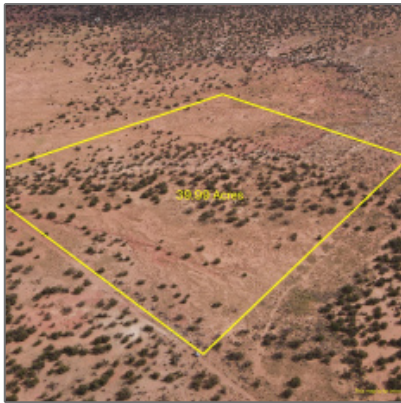

8581 Lawson Lane, Snowflake, Arizona 85937

- 8581 Lawson Lane, Snowflake, Arizona 85937

Facts and features

Price/acre: **\$1,125**

Days On Market: **1**

Facts and features

Price: **\$45,000**

Property Type: **Land**

Listing ID: **253395**

Lot Area: **39.99 Acre**

Property details

Timestamp: **10.16.2024
15:24:38**

Status: **Active**

Area: **Snowflake**

Lot Dimensions: **1741964.00**

Zoning: **Gu County**

Taxes: **161.22**

Neighborhood / Community

Neighborhood /
Subdivision: **Sierra Pinito
Ranches**

Country: **US**

State: **AZ**

City: **Snowflake**

Zipcode: **85937**

Tax Year:	2019
Waterfront:	No
Short Sale:	No
HOA:	No
HOA Frequency:	Quarter
Exterior Features: N/A - Other:	Mixed,scrub
Trees on property:	Yes
Power available:	No
Water available:	No