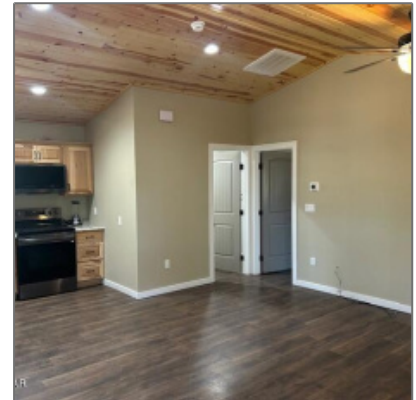

Facts and features

Price/sqft: **$478**

Days On Market: **1**

Facts and features

Price: **$350,000**

Bedrooms: **1**

Bathrooms: **2**

Square Footage: **732 Sqft**

Property Type: **Residential**

Year Built: **2022**

Listing ID: **253431**

Lot Area: **0.62 Acre**

Interior details

✓ Kitchen: **Electric Range, Microwave, Refrigerator**

Property details

Timestamp: **10.21.2024 09:42:24**

Property Sub- **Site Built**