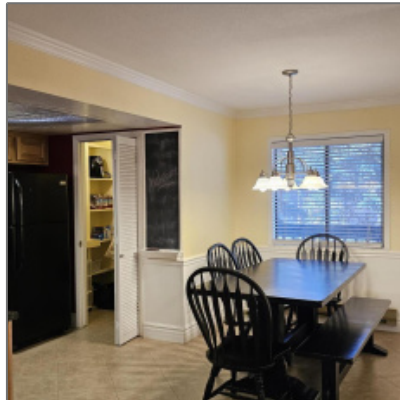

Facts and features

Price/sqft:	$1
Days On Market:	0

Facts and features

Price:	$2,000
Square Footage:	1,515 Sqft
Property Type:	Rentals
Year Built:	1979
Listing ID:	253451
Lot Area:	0.04 Acre

Property details

Timestamp:	10.23.2024 15:09:33
Property Sub-Type:	Condo/townhouse
Status:	Active

Neighborhood / Community

Neighborhood / Subdivision:	Sports Village
Country:	US
State:	AZ
City:	Pinetop