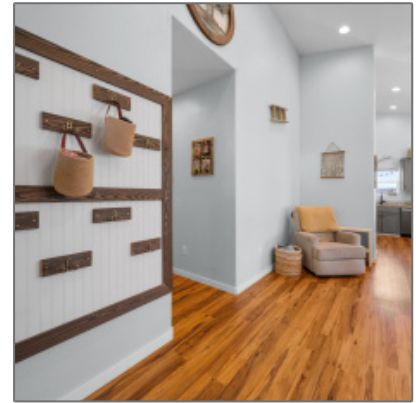

1961 Pebble Beach Drive, Show Low, Arizona 85901

1,600 Sqft - 1961 Pebble Beach Drive, Show Low,
Arizona 85901

Facts and features

Price/sqft:	\$281
Days On Market:	0

Facts and features

Price:	\$449,500
Bedrooms:	4
Bathrooms:	2
Square Footage:	1,600 Sqft
Property Type:	Residential
Year Built:	2019
Listing ID:	253471
Lot Area:	0.16 Acre