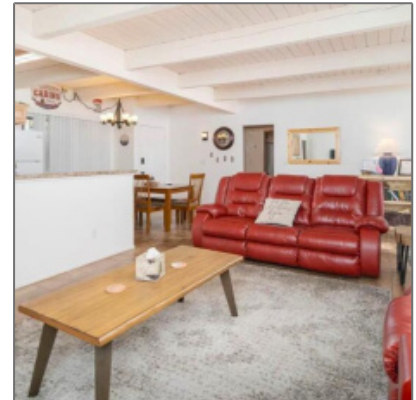

Facts and features

Price/sqft: **$289**

Days On Market: **14**

Facts and features

Price: **$353,000**

Bedrooms: **3**

Bathrooms: **2**

Square Footage: **1,220 Sqft**

Property Type: **Residential**

Year Built: **1978**

Listing ID: **253499**

Lot Area: **0.04 Acre**

Interior details

Kitchen:

Built-in Dishwasher,
Disposal, Electric Range,
Microwave, Pantry,

Property details

Timestamp: **11.11.2024**

11:23:03

Property Sub- **Condo/townhome**