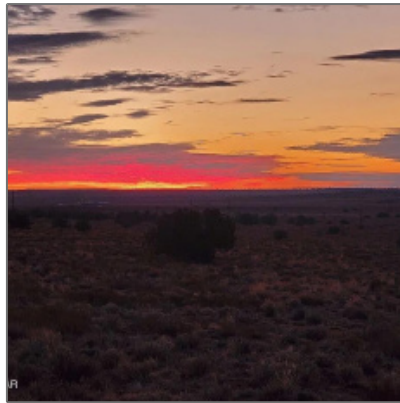

Facts and features

Price/acre: **$979**

Days On Market: **0**

Facts and features

Price: **$40,000**

Property Type: **Land**

Listing ID: **253522**

Lot Area: **40.84 Acre**

Property details

Timestamp: **10.30.2024
13:29:32**

Status: **Active**

Area: **Snowflake**

Lot Dimensions: **1778990.00**

Zoning: **Ag**

Tax Year: **2023**

Neighborhood / Community

Neighborhood /
Subdivision: **Ranch of the White
Mountains**

Country: **US**

State: **AZ**

City: **Snowflake**

Zipcode: **85937**