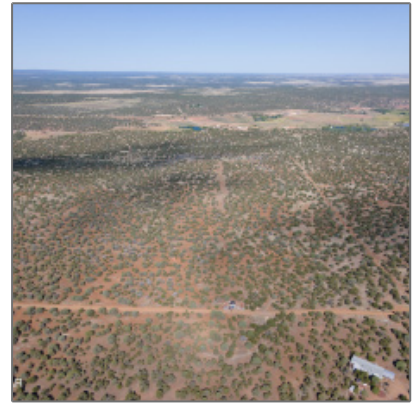

2276 Christopher Trail Parcel F Trail, Show Low, Arizona 85901

- 2276 Christopher Trail Parcel F Trail, Show Low,
Arizona 85901

Facts and features

Price/acre: **\$19,000**

Days On Market: **0**

Facts and features

Lot Dimensions: **217800.00**

Neighborhood / Community

Neighborhood /
Subdivision: **White Mountain
Lakes**

Country: **US**

State: **AZ**

City: **Show Low**

Zipcode: **85901**

Zoning:	Gu County
Taxes:	7435.00
Tax Year:	2019
Waterfront:	No
Short Sale:	No
HOA:	No
HOA Frequency:	Quarter
Exterior Features: N/A - Other:	Heavily Treed,juniper/pinon
Trees on property:	Yes
Power available:	Yes
Water available:	Yes