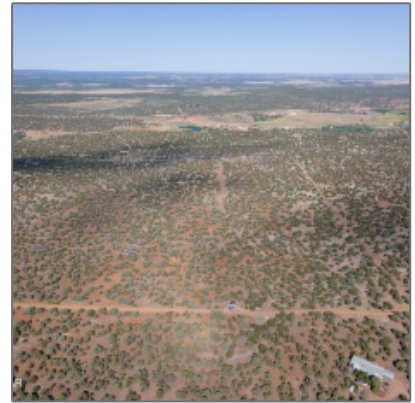

2276 Christopher Trail Parcel F Trail, Show Low, Arizona 85901

- 2276 Christopher Trail Parcel F Trail, Show Low,
Arizona 85901

Facts and features

Price/acre: **\$19,000**

Days On Market: **0**

Facts and features

Lot Dimensions: **217800.00**

Neighborhood / Community

Neighborhood /
Subdivision: **White Mountain
Lakes**

Country: **US**

State: **AZ**

City: **Show Low**

Zipcode: **85901**

Zoning:	Gu County
Taxes:	239.78
Tax Year:	2019
Waterfront:	No
Short Sale:	No
HOA:	No
HOA Frequency:	Quarter
Exterior Features: N/A - Other:	Heavily Treed,juniper/pinon
Trees on property:	Yes
Power available:	Yes
Water available:	Yes