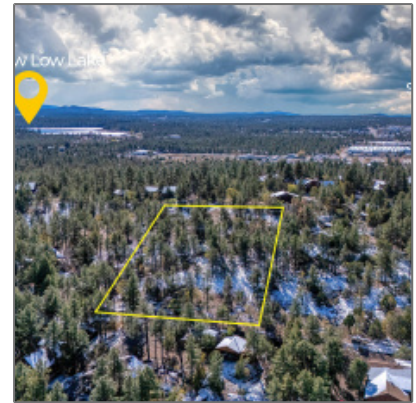

4383 24Th Street, Show Low, Arizona 85901

- 4383 24Th Street, Show Low, Arizona 85901

Facts and features

Price/acre: **\$122,378**

Days On Market: **0**

Facts and features

Price: **\$175,000**

Property Type: **Land**

Listing ID: **253611**

Lot Area: **1.43 Acre**

Property details

Timestamp: **11.08.2024 14:43:33**

Status: **Active**

Area: **Show Low**

Direction: **S**

Lot Dimensions: **62291.00**

Zoning: **A-general**

Neighborhood / Community

Neighborhood / Subdivision: **Ellsworth Heights**

Country: **US**

State: **AZ**

City: **Show Low**

Zipcode: **85901**

Taxes:	961.36
Tax Year:	2024
Waterfront:	No
Short Sale:	No
HOA:	No
HOA Frequency:	Quarter
Exterior Features: N/A - Other:	Heavily Treed
Trees on property:	Yes
Power available:	Yes
Water available:	Yes