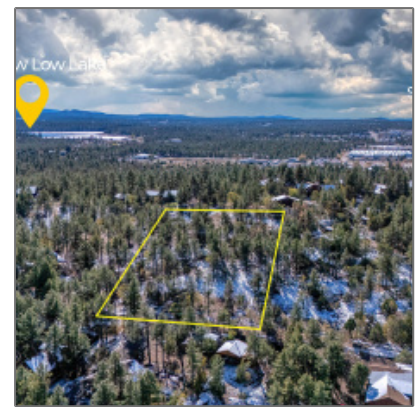

4383 24Th Street, Show Low, Arizona 85901

- 4383 24Th Street, Show Low, Arizona 85901

Facts and features

Price/acre: **\$122,378**

Days On Market: **0**

Facts and features

Price: **\$175,000**

Property Type: **Land**

Listing ID: **253611**

Lot Area: **1.43 Acre**

Property details

Timestamp: **11.08.2024
14:43:33**

Status: **Active**

Area: **Show Low**

Direction: **S**

Lot Dimensions: **62291.00**

Zoning: **A-general**

Neighborhood / Community

Neighborhood /
Subdivision: **Ellsworth Heights**

Country: **US**

State: **AZ**

City: **Show Low**

Zipcode: **85901**

Taxes:	961.36
Tax Year:	2024
Waterfront:	No
Short Sale:	No
HOA:	No
HOA Frequency:	Quarter
Exterior Features: N/A - Other:	Heavily Treed
Trees on property:	Yes
Power available:	Yes
Water available:	Yes