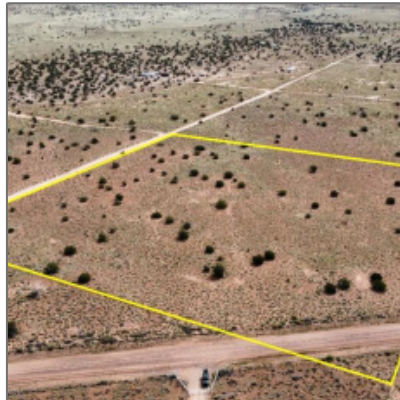

5347 Old Woodruff Road, Snowflake, Arizona 85937

- 5347 Old Woodruff Road, Snowflake, Arizona
85937

Facts and features

Price/acre: **\$9,900**

Days On Market: **0**

Facts and features

Price: **\$99,000**

Property Type: **Land**

Listing ID: **253634**

Lot Area: **10 Acre**

Property details

Timestamp: **11.11.2024
13:27:38**

Status: **Active**

Area: **Snowflake**

Lot Dimensions: **435600.00**

Zoning: **Ru-20**

Taxes: **53.22**

Neighborhood / Community

Neighborhood /
Subdivision: **Silver Creek Acres**

Country: **US**

State: **AZ**

City: **Snowflake**

Zipcode: **85937**

Tax Year: **2024**