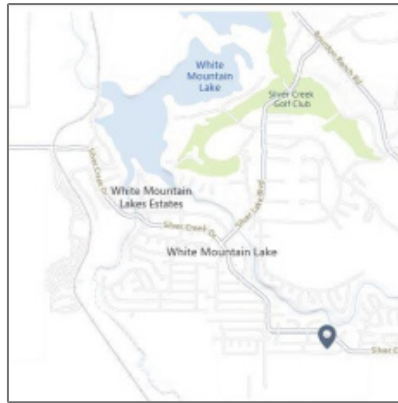

8548 Rifle Drive, Show Low, Arizona 85901

- 8548 Rifle Drive, Show Low, Arizona 85901

Facts and features

Price/acre:	\$64,783
Days On Market:	0

Facts and features

Price:	\$14,900
Property Type:	Land
Listing ID:	253643
Lot Area:	0.23 Acre

Property details

Timestamp:	11.12.2024 16:57:36
Status:	Active
Area:	White Mountain Lakes
Lot Dimensions:	10019.00
Zoning:	Residential
Taxes:	95.84

Neighborhood / Community

Neighborhood / Subdivision:	00 Needs Subdivision 00
Country:	US
State:	AZ
City:	Show Low
Zipcode:	85901