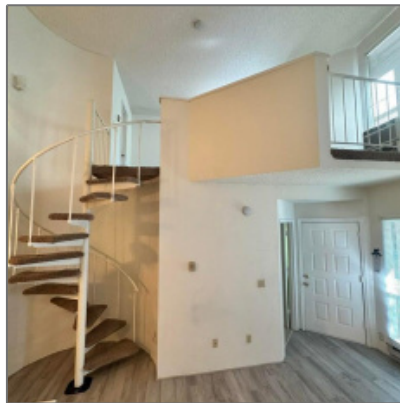

2700 White Mountain Road, Show Low, Arizona 85901

766 Sqft - 2700 White Mountain Road, Show Low, Arizona 85901

Facts and features

Price/sqft:	\$198
Days On Market:	1

Facts and features

Price:	\$152,000
Bedrooms:	2
Bathrooms:	2
Square Footage:	766 Sqft
Property Type:	Residential
Year Built:	1985
Listing ID:	253647
Lot Area:	0 Acre