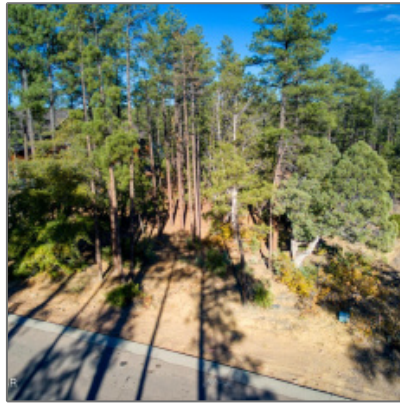

1825 Pleasant View Drive, Show Low, Arizona 85901

- 1825 Pleasant View Drive, Show Low, Arizona
85901

Facts and features

Price/acre: **\$116,471**

Days On Market: **0**

Facts and features

Price: **\$99,000**