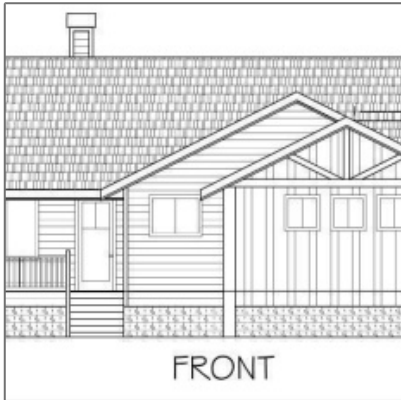

881 Ridgeline Drive, Show Low, Arizona 85901

1,331 Sqft - 881 Ridgeline Drive, Show Low, Arizona 85901

Facts and features

Price/sqft:	\$296
Days On Market:	2

Facts and features

Price:	\$394,000
Bedrooms:	3
Bathrooms:	2
Square Footage:	1,331 Sqft
Property Type:	Residential
Year Built:	2025
Listing ID:	253767
Lot Area:	0.20 Acre

Type:	
Status:	Active
Assessments:	0.00
Area:	Show Low
Direction:	S
Lot Dimensions:	76.82x79.97x76.82x80.13
Zoning:	Gu County
Taxes:	7435.00
Tax Year:	2019
Foreclosure:	Yes
Short Sale:	No
HOA:	Yes
HOA Frequency:	Quarterly
Exterior Features:	Deck - Covered,street Paved
Garage/Carport:	Yes
CoListingOffice Name:	Torreon Realty

Construction [details](#)

Construction:	New
N/A - Other:	Construction,wood Frame
Floor Type:	Carpet,laminate
Roof:	Pitched,shingle
Style:	Single Level

Neighborhood / [Community](#)

Neighborhood / Subdivision:	Show Low Bluff
Country:	US
State:	AZ