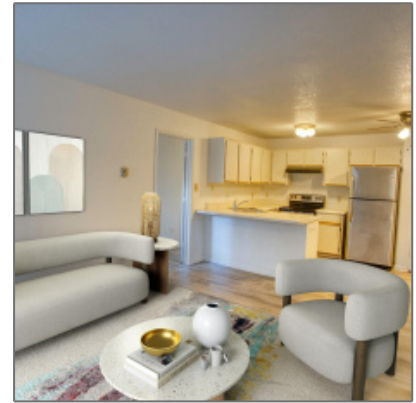

Facts and features

Price/sqft: **$231**

Days On Market: **91**

Facts and features

Price: **$175,000**

Bedrooms: **2**

Bathrooms: **2**

Square Footage: **757 Sqft**

Property Type: **Residential**

Year Built: **1985**

Listing ID: **252787**

Lot Area: **0.02 Acre**

Interior details

✓ Kitchen: **Built-in Dishwasher,
Disposal, Electric Range,
Microwave, Refrigerator,**

Property details

Timestamp: **11.26.2024
18:06:56**

Property Sub- **Condo/townhome**